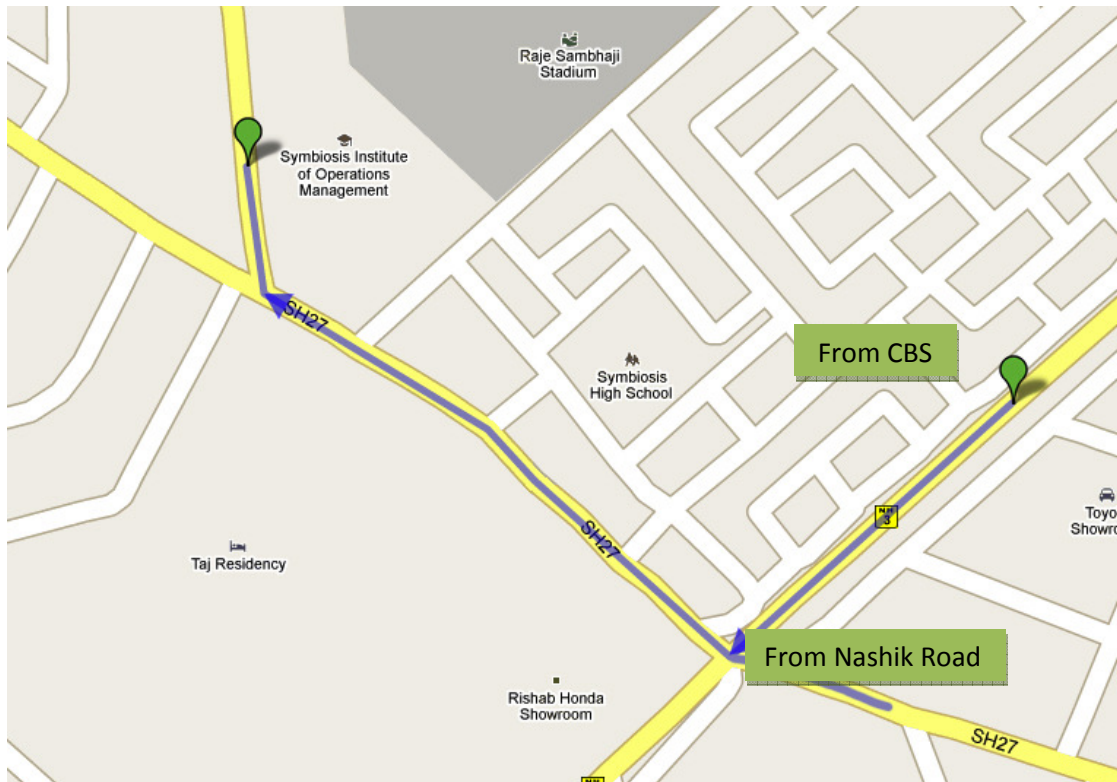

Hotels in Nashik

Sr. No	Hotel	Tariff				Contact Details	Approximate distance from SIOM
		Single Occupancy		Double Occupancy			
Hotels Near Symbiosis Insutite of Operations Management							
1	Jupiter <i>(all AC)</i>	Executive	Rs. 5,000	Executive	Rs. 6,000	0253-2392300	2-3 KM
		Deluxe	Rs. 6,000	Deluxe	Rs. 7,000		
		Super Deluxe	Rs. 7,000	Super Deluxe	Rs. 8,000		
		Club Lounge	Rs. 9,000	Club Lounge	Rs. 10,000		
2	Sai Saya	AC	Rs. 1,270	AC	Rs. 1,570	0253-2322521	6 KM
		Non AC	Rs. 870	Non AC	Rs. 1,070		
3	White Lily <i>(All AC)</i>	Deluxe	Rs. 2,800	Deluxe	Rs. 3,100	0253-2378382	4 KM
		Super Deluxe	Rs. 3,100	Super Deluxe	Rs. 3,200		
		Suite	Rs. 4,000	Suite	Rs. 4,000		
		Presidential	Rs. 5,000	Presidential	Rs. 5,000		
4	Sai Palace <i>(all AC) plus taxes</i>	Standard	Rs. 1,800	Standard	Rs. 2,000	0253-2391501	4 KM
		Executive	Rs. 2,300	Executive	Rs. 2,500		
		Suite	Rs. 2,900	Suite	Rs. 3,200		
		Presidential	Rs. 3,300	Presidential	Rs. 3,700		
5	Grand Ashwin <i>plus taxes</i>	AC Deluxe	Rs. 1,000	AC Deluxe	Rs. 800	0253-2376345	2 KM
		AC Suite	Rs. 2,000	AC Suite	Rs. 1,000		
6	Santosh	Single Room	Rs. 300	Double Room	Rs. 400	0253-2382155	
Hotels near Railway Station							
1	Manasi Tourist	Non AC	Rs. 450	Non AC	Rs. 650	0253-2468812	
				AC	Rs. 850		
2	Durga international	Single Room	Rs. 1,500	Deluxe	Rs. 2,000	0253-2451302	
				Super Deluxe	Rs. 2,500		
				Suite	Rs. 3,500		
Hotels near Bus Stand							
1	Padma	Single Room	Rs. 400	Double Room	Rs. 500	0253-2576837	
2	Basera	Single Room		Double Room		0253-2575616	

Route to SIOM

Route from Nashik Road Station and Central Bus Stand to SIOM.

Note: Route 1 is the recommended route from Nashik Road Station to SIOM.

Route from Parthadi Phatta to SIOM

Courtesy Google Maps