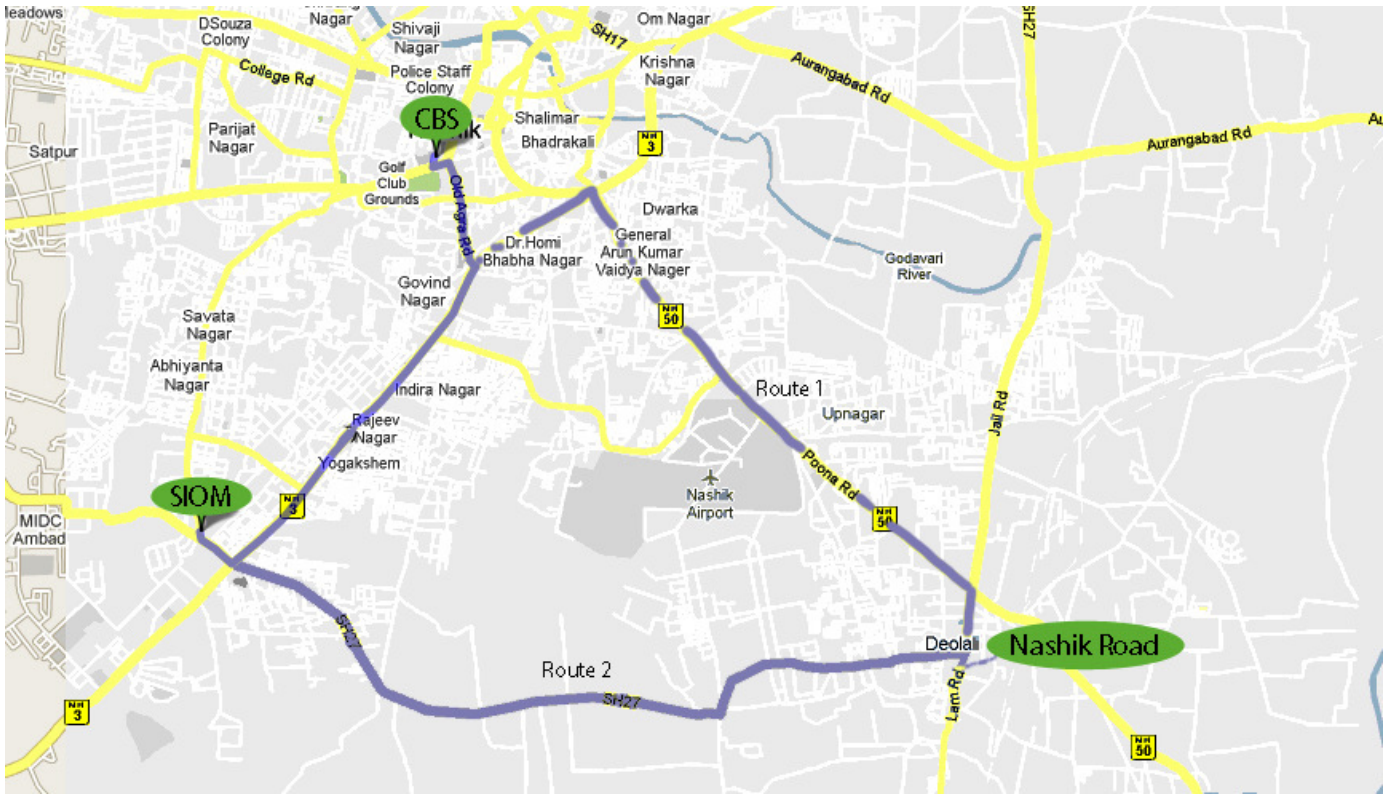

Hotels in Nashik

Sr. No	Hotel	Tariff				Contact Details	Approximate distance from SIOM
		Single Occupancy		Double Occupancy			
Hotels Near Symbiosis Insutite of Operations Management							
1	Jupiter <i>(all AC)</i>	Executive	Rs. 5,000	Executive	Rs. 6,000	0253-2392300	2-3 KM
		Deluxe	Rs. 6,000	Deluxe	Rs. 7,000		
		Super Deluxe	Rs. 7,000	Super Deluxe	Rs. 8,000		
		Club Lounge	Rs. 9,000	Club Lounge	Rs. 10,000		
2	Sai Saya	AC	Rs. 1,270	AC	Rs. 1,570	0253-2322521	6 KM
		Non AC	Rs. 870	Non AC	Rs. 1,070		
3	White Lily <i>(All AC)</i>	Deluxe	Rs. 2,800	Deluxe	Rs. 3,100	0253-2378382	4 KM
		Super Deluxe	Rs. 3,100	Super Deluxe	Rs. 3,200		
		Suite	Rs. 4,000	Suite	Rs. 4,000		
		Presidential	Rs. 5,000	Presidential	Rs. 5,000		
4	Sai Palace <i>(all AC) plus taxes</i>	Standard	Rs. 1,800	Standard	Rs. 2,000	0253-2391501	4 KM
		Executive	Rs. 2,300	Executive	Rs. 2,500		
		Suite	Rs. 2,900	Suite	Rs. 3,200		
		Presidential	Rs. 3,300	Presidential	Rs. 3,700		
5	Grand Ashwin <i>plus taxes</i>	AC Deluxe	Rs. 1,000	AC Deluxe	Rs. 800	0253-2376345	2 KM
		AC Suite	Rs. 2,000	AC Suite	Rs. 1,000		
6	Santosh	Single Room	Rs. 300	Double Room	Rs. 400	0253-2382155	
Hotels near Railway Station							
1	Manasi Tourist	Non AC	Rs. 450	Non AC	Rs. 650	0253-2468812	
				AC	Rs. 850		
2	Durga international	Single Room	Rs. 1,500	Deluxe	Rs. 2,000	0253-2451302	
				Super Deluxe	Rs. 2,500		
				Suite	Rs. 3,500		
Hotels near Bus Stand							
1	Padma	Single Room	Rs. 400	Double Room	Rs. 500	0253-2576837	
2	Basera	Single Room		Double Room		0253-2575616	

Route to SIOM

Route from Nashik Road Station and Central Bus Stand to SIOM.

Note: Route 1 is the recommended route from Nashik Road Station to SIOM.

Route from Parthadi Phatta to SIOM

Courtesy Google Maps